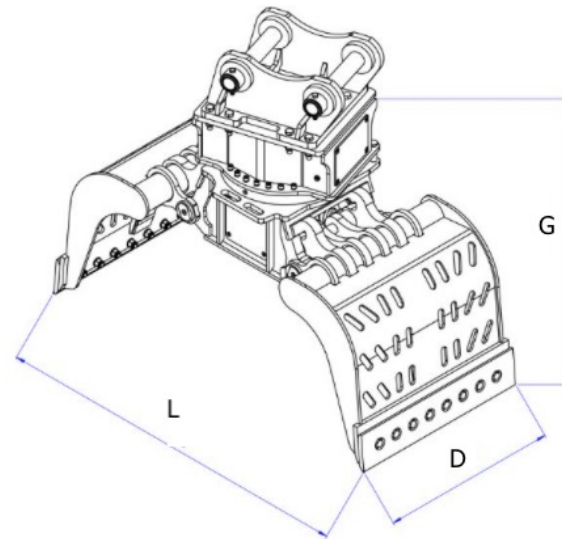

On GNV 20-40-80-100 models, the hydro motor and rotating gears are standard.

GNV 20-40 models houses single cylinder, 80-100 models houses dual cylinders.

Model No :	GNV-80
Carrier Weight (t)	17-22
Weight (kg)	1310
Oil Flow (lpm)	80-100
Operating Pressure (bar)	320
Jaw Opening (L)	2005 mm
Jaw Width (D)	100* mm
Jaw Open Height /G)	1405 mm