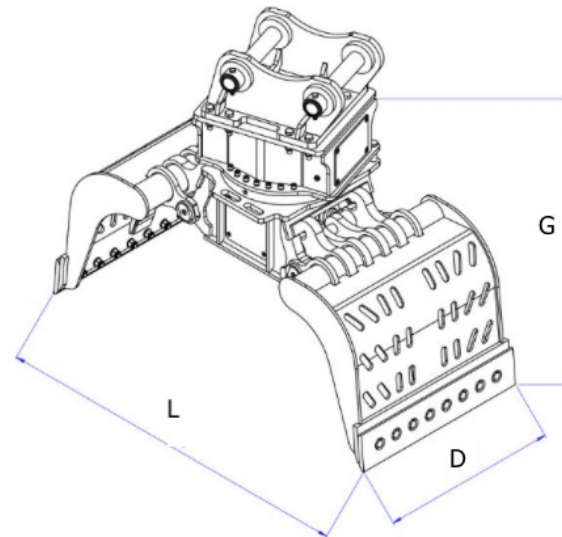

On GNV 20-40-80-100 models, the hydro motor and rotating gears are standard.

GNV 20-40 models houses single cylinder, 80-100 models houses dual cylinders.

Model No :	GNV-20
Carrier Weight (t)	10-14
Weight (kg)	710
Oil Flow (lpm)	30-40
Operating Pressure (bar)	320
Jaw Opening (L)	1700 mm
Jaw Width (D)	700 mm
Jaw Open Height /G)	1100 mm